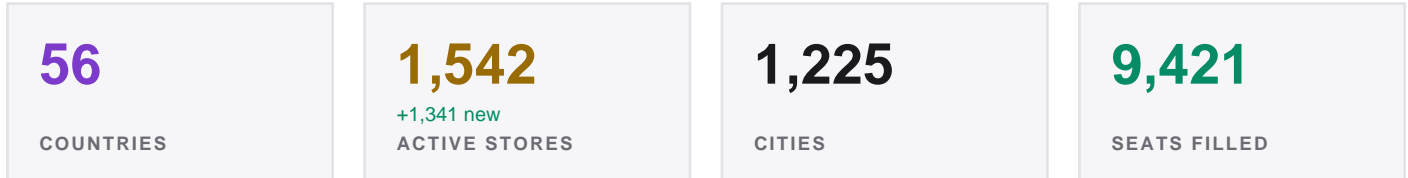

OCTOBER 2025

2,879 +457.9% vs prev. month
EVENTS

The state of Riftbound organized play, worldwide.

BUSIEST COUNTRIES

HOW THE WORLD PLAYED

TAKEAWAYS

- Origins launched Oct 31, late enough that its lift lands the following month.
- Up 457.9% over September 2025.
- 23 countries hosted their first events, mostly across Europe.