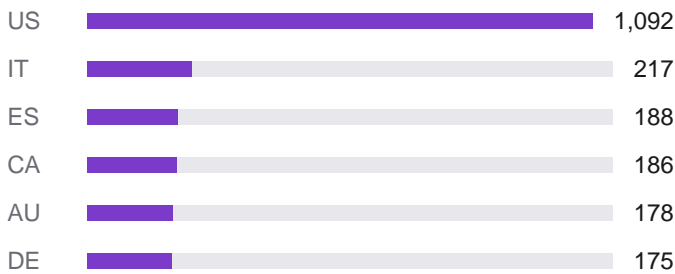

OCTOBER 2025

2,879 +457.9% vs prev. month
EVENTS

The state of Riftbound organized play, worldwide.

BUSIEST COUNTRIES

HOW THE WORLD PLAYED

TAKEAWAYS

- Origins launched Oct 31, late enough that its lift lands the following month.
- Up 457.9% over September 2025.
- 23 countries hosted their first events, mostly across Europe.