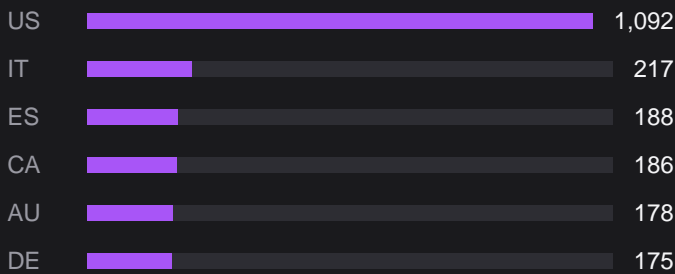

OCTOBER 2025

2,879 +457.9% vs prev. month EVENTS

The state of Riftbound organized play, worldwide.

Summary cards for Countries (56), Active Stores (1,542), Cities (1,225), and Seats Filled (9,421).

BUSIEST COUNTRIES

HOW THE WORLD PLAYED

TAKEAWAYS

- Origins launched Oct 31, late enough that its lift lands the following month.
• Up 457.9% over September 2025.
• 23 countries hosted their first events, mostly across Europe.