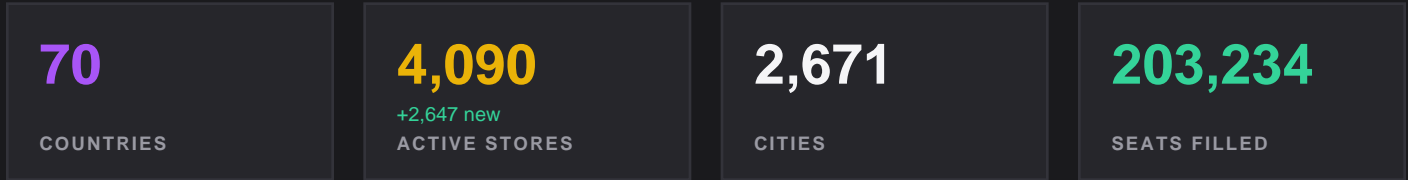

NOVEMBER 2025

18,436 +540.4% vs prev. month
EVENTS

The state of Riftbound organized play, worldwide.

BUSIEST COUNTRIES

HOW THE WORLD PLAYED

TAKEAWAYS

- First full month of Origins (released Oct 31).
- Up 540.4% over October 2025.
- 14 countries hosted their first events.