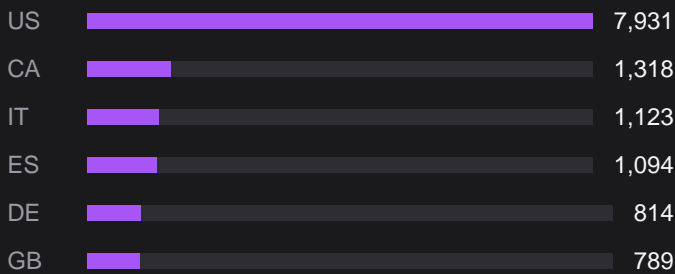

NOVEMBER 2025

18,436 +540.4% vs prev. month
EVENTS

The state of Riftbound organized play, worldwide.

BUSIEST COUNTRIES

HOW THE WORLD PLAYED

TAKEAWAYS

- First full month of Origins (released Oct 31).
- Up 540.4% over October 2025.
- 14 countries hosted their first events.