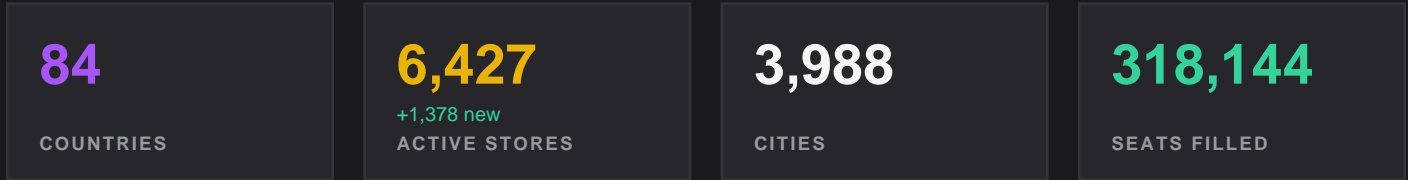

# 34,652 +69.5% vs prev. month EVENTS

The state of Riftbound organized play, worldwide.