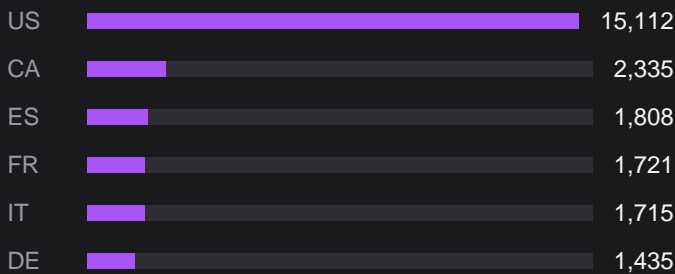

BUSIEST COUNTRIES