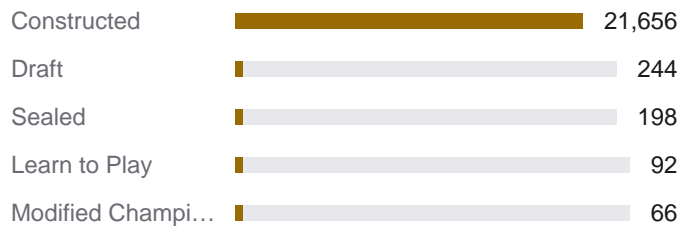

# 22,256

+5.6% vs prev. month  
EVENTS

The state of Riftbound organized play, worldwide.

BUSIEST COUNTRIES

HOW THE WORLD PLAYED

TAKEAWAYS

- Up 5.6% over February 2026.