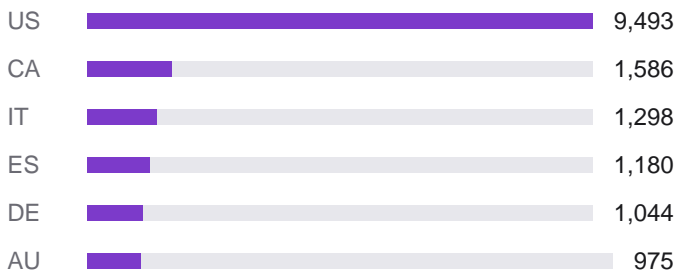

# 22,256

+5.6% vs prev. month  
EVENTS

The state of Riftbound organized play, worldwide.

BUSIEST COUNTRIES

HOW THE WORLD PLAYED

TAKEAWAYS

- Up 5.6% over February 2026.