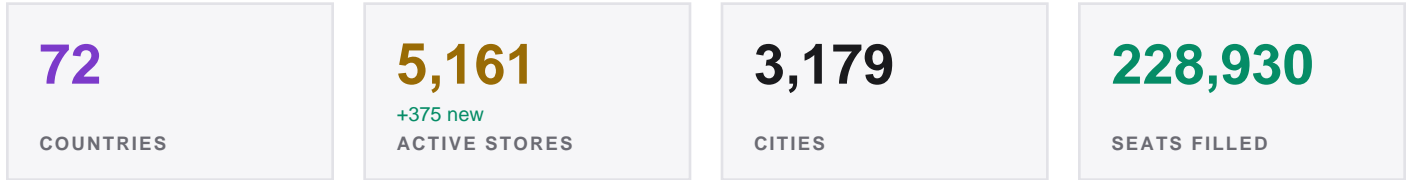

# 22,256

+5.6% vs prev. month  
EVENTS

The state of Riftbound organized play, worldwide.

BUSIEST COUNTRIES

HOW THE WORLD PLAYED

TAKEAWAYS

- Up 5.6% over February 2026.