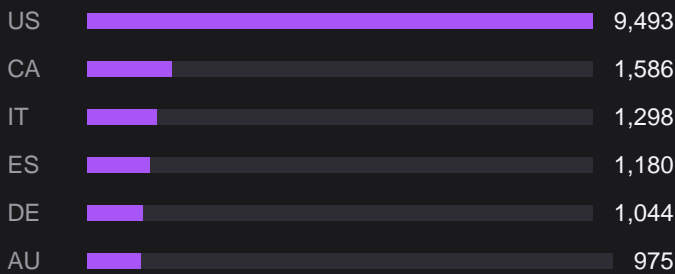

MARCH 2026

22,256

+5.6% vs prev. month
EVENTS

The state of Riftbound organized play, worldwide.

BUSIEST COUNTRIES

HOW THE WORLD PLAYED

TAKEAWAYS

- Up 5.6% over February 2026.