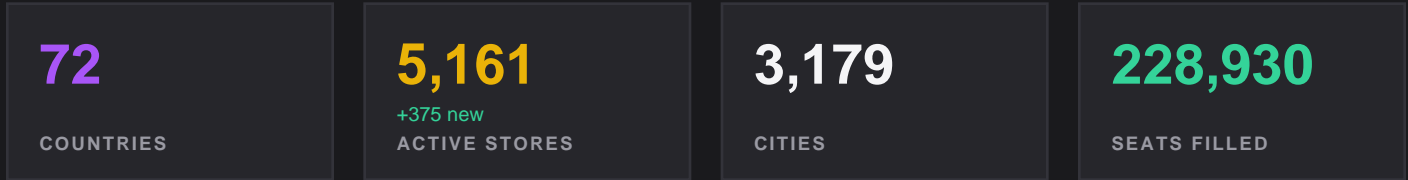

MARCH 2026

22,256

+5.6% vs prev. month
EVENTS

The state of Riftbound organized play, worldwide.

BUSIEST COUNTRIES

HOW THE WORLD PLAYED

TAKEAWAYS

- Up 5.6% over February 2026.