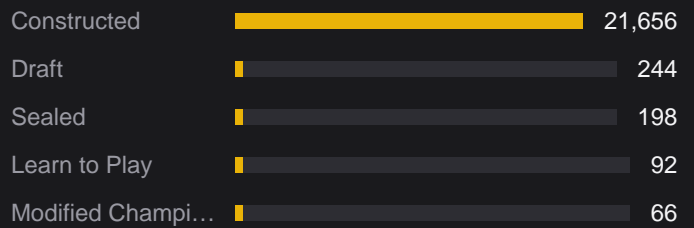

MARCH 2026

22,256

+5.6% vs prev. month
EVENTS

The state of Riftbound organized play, worldwide.

BUSIEST COUNTRIES

HOW THE WORLD PLAYED

TAKEAWAYS

- Up 5.6% over February 2026.