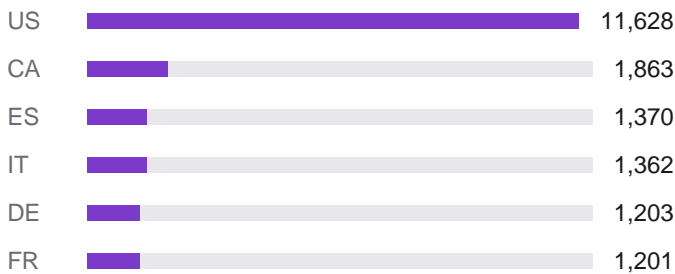

JUNE 2026

28,554 -17.6% vs prev. month EVENTS

The state of Riftbound organized play, worldwide.

BUSIEST COUNTRIES

HOW THE WORLD PLAYED

TAKEAWAYS

- Down 17.6% from May 2026, while country reach held steady.
- Vendetta drops next month (Jul 31). Events often cool as players save for the new set.
- 1 country hosted its first events.