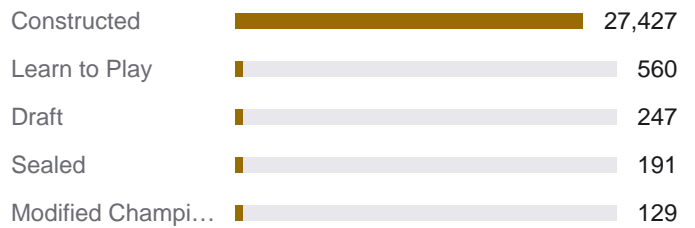

JUNE 2026

28,554 -17.6% vs prev. month EVENTS

The state of Riftbound organized play, worldwide.

BUSIEST COUNTRIES

HOW THE WORLD PLAYED

TAKEAWAYS

- Down 17.6% from May 2026, while country reach held steady.
- Vendetta drops next month (Jul 31). Events often cool as players save for the new set.
- 1 country hosted its first events.