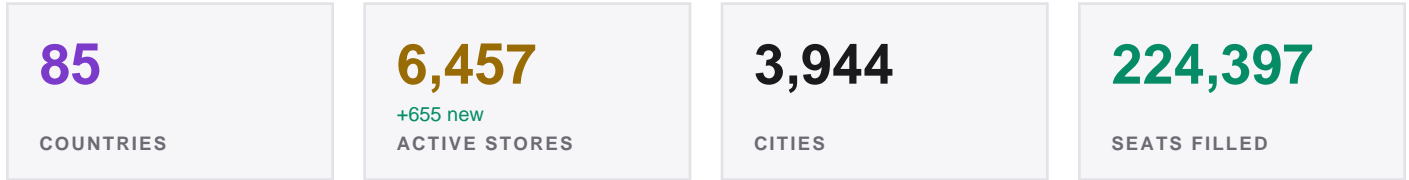

JUNE 2026

28,554 -17.6% vs prev. month EVENTS

The state of Riftbound organized play, worldwide.

BUSIEST COUNTRIES

HOW THE WORLD PLAYED

TAKEAWAYS

- Down 17.6% from May 2026, while country reach held steady.
- Vendetta drops next month (Jul 31). Events often cool as players save for the new set.
- 1 country hosted its first events.