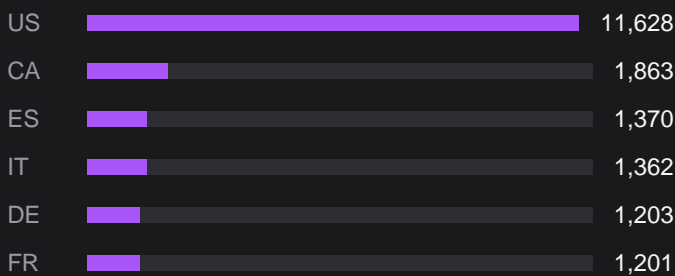

JUNE 2026

28,554 -17.6% vs prev. month EVENTS

The state of Riftbound organized play, worldwide.

BUSIEST COUNTRIES

HOW THE WORLD PLAYED

TAKEAWAYS

- Down 17.6% from May 2026, while country reach held steady.
- Vendetta drops next month (Jul 31). Events often cool as players save for the new set.
- 1 country hosted its first events.