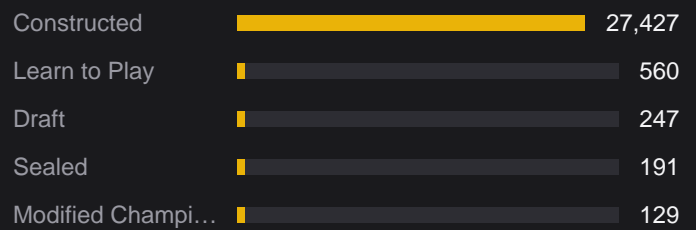

JUNE 2026

28,554 -17.6% vs prev. month EVENTS

The state of Riftbound organized play, worldwide.

BUSIEST COUNTRIES

HOW THE WORLD PLAYED

TAKEAWAYS

- Down 17.6% from May 2026, while country reach held steady.
- Vendetta drops next month (Jul 31). Events often cool as players save for the new set.
- 1 country hosted its first events.