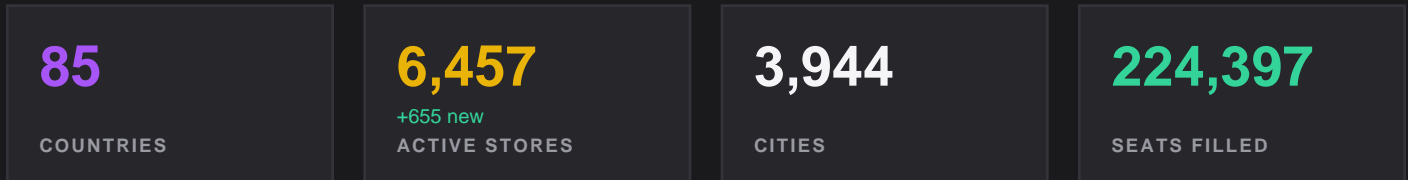

JUNE 2026

28,554 -17.6% vs prev. month EVENTS

The state of Riftbound organized play, worldwide.

BUSIEST COUNTRIES

HOW THE WORLD PLAYED

TAKEAWAYS

- Down 17.6% from May 2026, while country reach held steady.
- Vendetta drops next month (Jul 31). Events often cool as players save for the new set.
- 1 country hosted its first events.