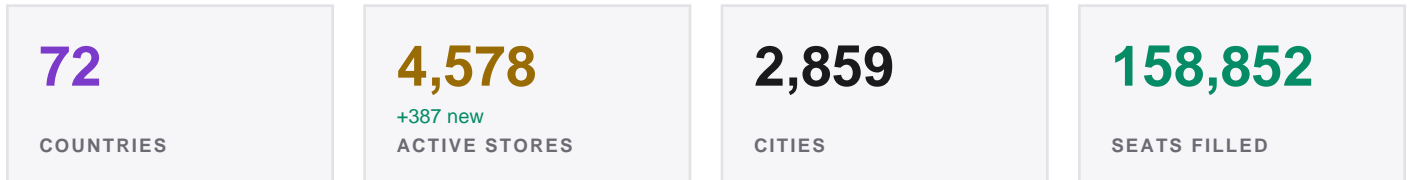

JANUARY 2026

19,971

-1.2% vs prev. month

EVENTS

The state of Riftbound organized play, worldwide.

BUSIEST COUNTRIES

HOW THE WORLD PLAYED

TAKEAWAYS

- Down 1.2% from December 2025, while country reach held steady.
- Spiritforged drops next month (Feb 13). Events often cool as players save for the new set.