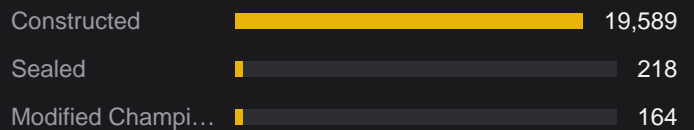

JANUARY 2026

19,971

-1.2% vs prev. month
EVENTS

The state of Riftbound organized play, worldwide.

BUSIEST COUNTRIES

HOW THE WORLD PLAYED

TAKEAWAYS

- Down 1.2% from December 2025, while country reach held steady.
- Spiritforged drops next month (Feb 13). Events often cool as players save for the new set.