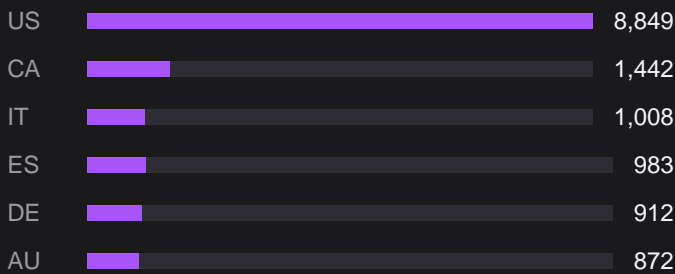

JANUARY 2026

19,971

-1.2% vs prev. month
EVENTS

The state of Riftbound organized play, worldwide.

BUSIEST COUNTRIES

HOW THE WORLD PLAYED

TAKEAWAYS

- Down 1.2% from December 2025, while country reach held steady.
- Spiritforged drops next month (Feb 13). Events often cool as players save for the new set.