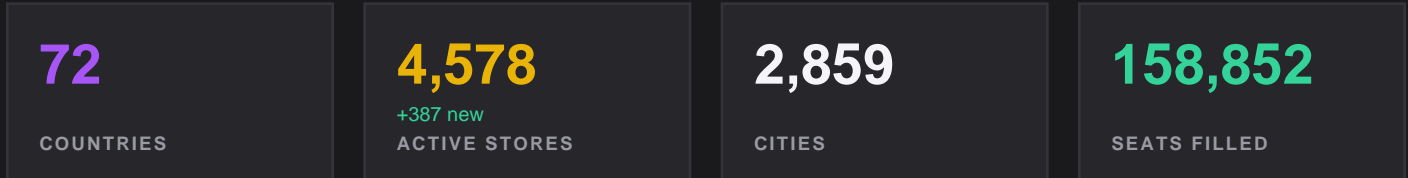

JANUARY 2026

19,971

-1.2% vs prev. month
EVENTS

The state of Riftbound organized play, worldwide.

BUSIEST COUNTRIES

HOW THE WORLD PLAYED

TAKEAWAYS

- Down 1.2% from December 2025, while country reach held steady.
- Spiritforged drops next month (Feb 13). Events often cool as players save for the new set.