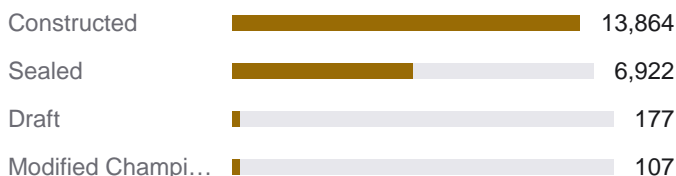

FEBRUARY 2026

21,070 **+5.5% vs prev. month**
EVENTS

The state of Riftbound organized play, worldwide.

BUSIEST COUNTRIES

HOW THE WORLD PLAYED

TAKEAWAYS

- Spiritforged launched Feb 13.
- Up 5.5% over January 2026.
- 1 country hosted its first events.