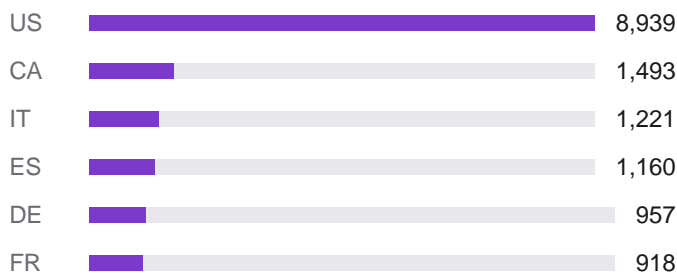

FEBRUARY 2026

21,070 **+5.5% vs prev. month**
EVENTS

The state of Riftbound organized play, worldwide.

BUSIEST COUNTRIES

HOW THE WORLD PLAYED

TAKEAWAYS

- Spiritforged launched Feb 13.
- Up 5.5% over January 2026.
- 1 country hosted its first events.