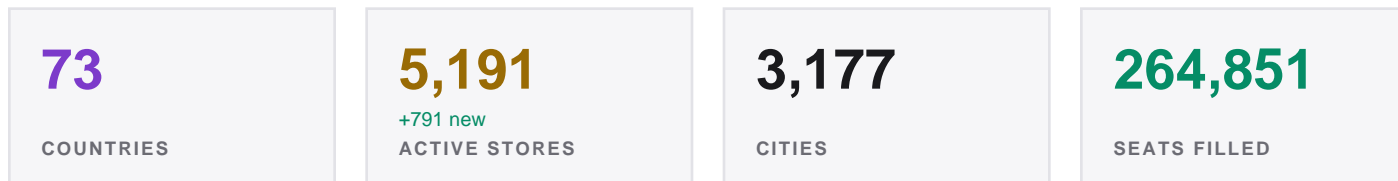

FEBRUARY 2026

21,070 **+5.5% vs prev. month**
EVENTS

The state of Riftbound organized play, worldwide.

BUSIEST COUNTRIES

HOW THE WORLD PLAYED

TAKEAWAYS

- Spiritforged launched Feb 13.
- Up 5.5% over January 2026.
- 1 country hosted its first events.