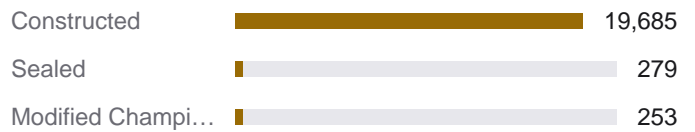

DECEMBER 2025

20,217 +9.7% vs prev. month
EVENTS

The state of Riftbound organized play, worldwide.

BUSIEST COUNTRIES

HOW THE WORLD PLAYED

TAKEAWAYS

- Up 9.7% over November 2025.
- 3 countries hosted their first events, mostly across Middle East & Africa.