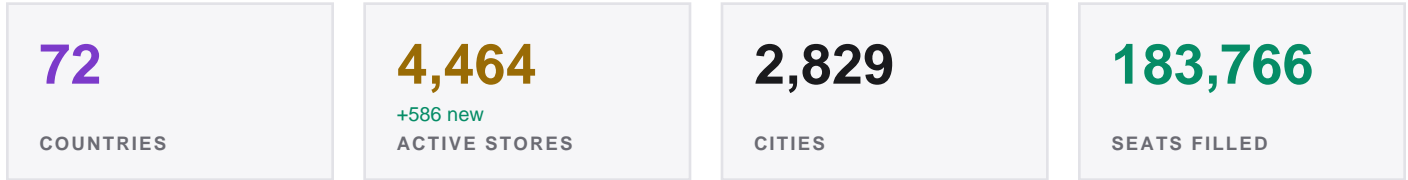

DECEMBER 2025

20,217 +9.7% vs prev. month
EVENTS

The state of Riftbound organized play, worldwide.

BUSIEST COUNTRIES

HOW THE WORLD PLAYED

TAKEAWAYS

- Up 9.7% over November 2025.
- 3 countries hosted their first events, mostly across Middle East & Africa.

Frozen Jun 3, 2026. Completed events in December 2025 (UTC). Numbers may differ slightly from the live homepage chart (different snapshot time).