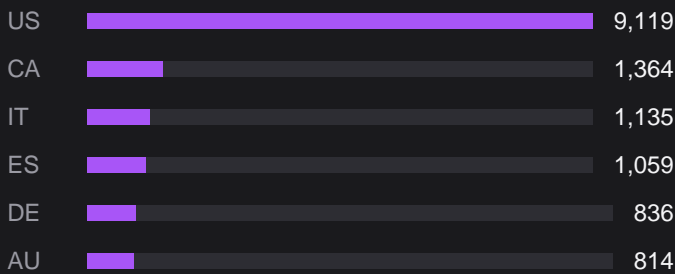

DECEMBER 2025

20,217

+9.7% vs prev. month
EVENTS

The state of Riftbound organized play, worldwide.

BUSIEST COUNTRIES

HOW THE WORLD PLAYED

TAKEAWAYS

- Up 9.7% over November 2025.
- 3 countries hosted their first events, mostly across Middle East & Africa.

Frozen Jun 3, 2026. Completed events in December 2025 (UTC). Numbers may differ slightly from the live homepage chart (different snapshot time).