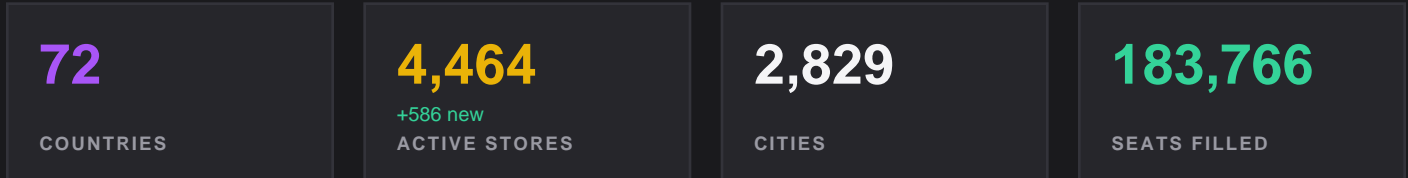

DECEMBER 2025

20,217

+9.7% vs prev. month
EVENTS

The state of Riftbound organized play, worldwide.

BUSIEST COUNTRIES

HOW THE WORLD PLAYED

TAKEAWAYS

- Up 9.7% over November 2025.
- 3 countries hosted their first events, mostly across Middle East & Africa.

Frozen Jun 3, 2026. Completed events in December 2025 (UTC). Numbers may differ slightly from the live homepage chart (different snapshot time).