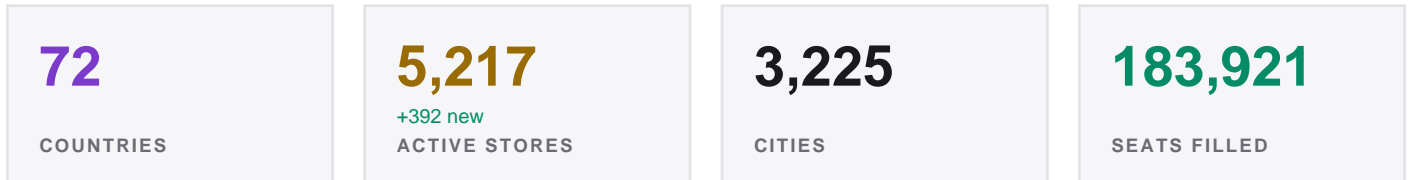

APRIL 2026

20,440 -8.2% vs prev. month EVENTS

The state of Riftbound organized play, worldwide.

BUSIEST COUNTRIES

HOW THE WORLD PLAYED

TAKEAWAYS

- Down 8.2% from March 2026, while country reach held steady.
- Unleashed drops next month (May 8). Events often cool as players save for the new set.