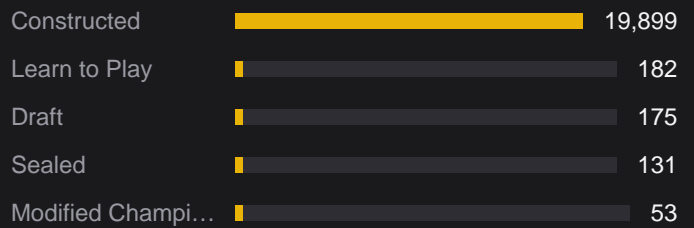

APRIL 2026

20,440 -8.2% vs prev. month EVENTS

The state of Riftbound organized play, worldwide.

BUSIEST COUNTRIES

HOW THE WORLD PLAYED

TAKEAWAYS

- Down 8.2% from March 2026, while country reach held steady.
- Unleashed drops next month (May 8). Events often cool as players save for the new set.