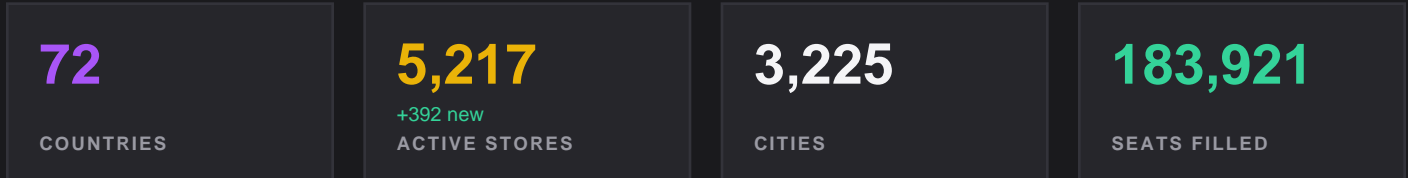

APRIL 2026

20,440 -8.2% vs prev. month EVENTS

The state of Riftbound organized play, worldwide.

BUSIEST COUNTRIES

HOW THE WORLD PLAYED

TAKEAWAYS

- Down 8.2% from March 2026, while country reach held steady.
- Unleashed drops next month (May 8). Events often cool as players save for the new set.