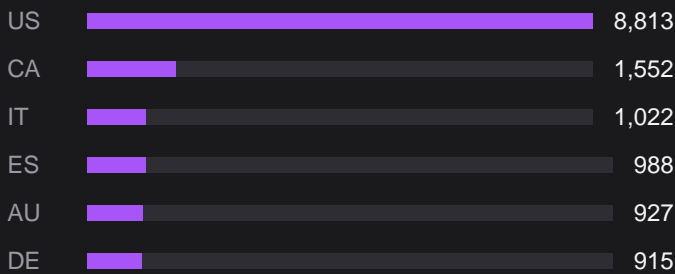

APRIL 2026

20,440 -8.2% vs prev. month EVENTS

The state of Riftbound organized play, worldwide.

BUSIEST COUNTRIES

HOW THE WORLD PLAYED

TAKEAWAYS

- Down 8.2% from March 2026, while country reach held steady.
- Unleashed drops next month (May 8). Events often cool as players save for the new set.